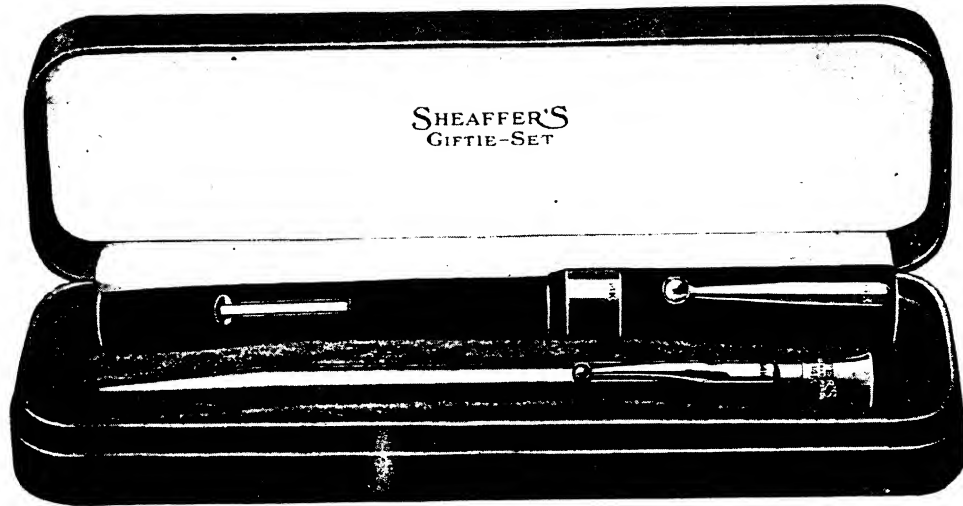

Sheaffer's Giftie Sets

Regular length—pen five inches, pencil five inches

Set No.	Pcl. No.	Pcl. Price	Pen No.	Pen Price	Set Price
EA—DA	Solid Green Gold	$18.00	29C—Ebony Solid Green Gold	$ 8.00	$26.00